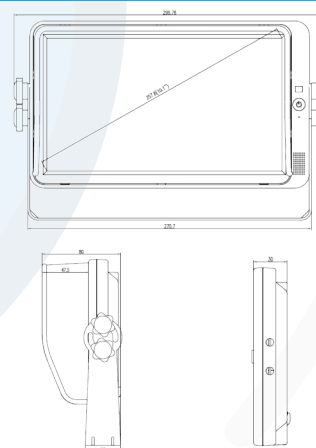

Dimensions

Manufacturers and Designers of CCTV Cameras