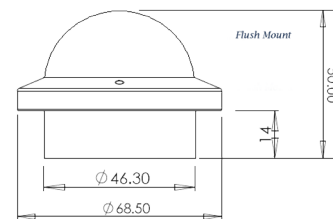

Dimensions

Option: Dome Covers
Clear: DCC, Smoke: DCS,
Mirror: DCM

Optional: OSD Controller
OSDB

Optional: Retro Kit
MRK