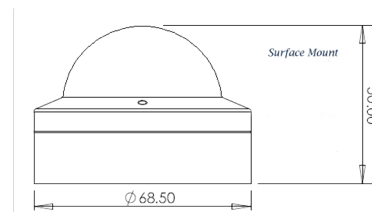

Dimensions

Option: Dome Covers
Clear: DCC, Smoke: DCS,
Mirror: DCM

Optional: OSD Controller
OSDB

Optional: Retro Kit
MRK