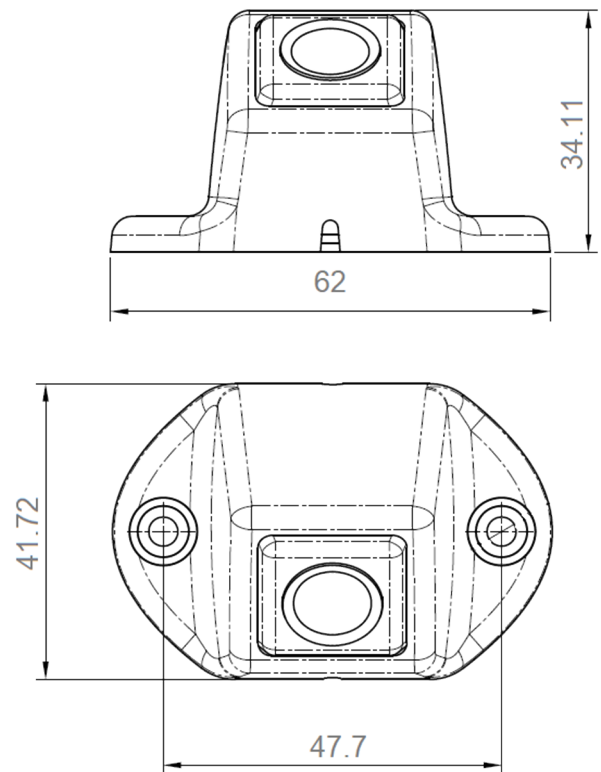

Tiny Wide Angle Cameras CSP-401

Features

- 1/2.9" SONY CMOS HD Colour Image Sensor
- Full 1080P (1920 x 1080) 25P / 30P
- Outstanding Picture Quality
- Robust, Reliable
- IP69K Rated to stand up in the Harsh Environment
- Power DC 12V, 66mA
- Super Wide viewing angle 170°
- Tiny HD camera ideal for any vehicle
- A Very Versatile Vehicle Camera
- Weather proof to IP69K Rated

Specification	CSP-401
Image Sensor	1/2.9" SONY CMOS Image Sensor
Frame Rate	25fps / 30fps
Effective Pixels	2 Mega Pixels
Optical Format	1/2.9 inch
Sync System	Internal
Resolution	1920 H x 1080 V
Min. Illumination	0.1 Lux
Video Output	1.0Vp-p, 75Ohm
Gamma Consumption	0.45
AGC	Auto
Dynamic Range	81 dB
White Balance	Auto
Shutter Speed	Auto 1/30, 1/25 sec~1/50,000 sec
BLC	Auto
Current Consumption	Max 66 mA
Power Supply	DC 12V
Connection	4 PIN
Anti-Vibration	ISO 16750-3 (Max. 17.3g)
Lens	1.98 mm Fixed Mega Lens
Lens Angle	Viewing Angle 170°
IP Rated	Weather proof to IP69K Rated
Operating Temp	-20°C ~ 70°C RH95% Max
Storage Temp	-40°C ~ 80°C RH95% Max
Weight	Approx. 0.2 KG

Dimensions

Description

The CSP401 One of the best tough tiny cameras on the market, offering an outstanding Full 1080P picture quality, A very impressive tough compact tiny camera. The housing is made from high grade aluminum and is waterproof to IP69K making it ideal for harsh environments. It has a super wide viewing angle of 170° . Looks great on any of vehicles and easy to fit with great picture quality in a tiny camera.