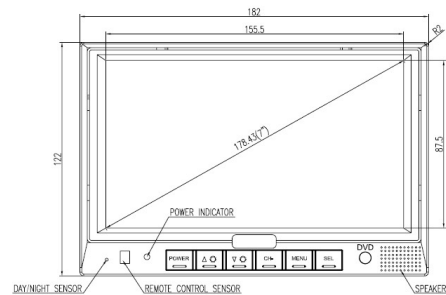

Wireless 7" Digital Monitor + Recorder 7MRW

Features

- 7" Digital Wireless Vehicle Monitor.
- Built - in Video Recorder supports Micro SD Card.
- Cameras Auto Paining
- Wireless Transmission Range Up to 300m (984ft)
- Records two channels simultaneously.
- Dual Screen Mode, Single Screen Mode, Auto display mode loop switching.
- Users can have any combinations of channels in dual view display.
- 4 channel single view trigger display and 1 channel split view trigger display.
- Auto Channels Scanning, 5 - 45s adjustable, Individually set to scan on or off.
- Auto Screen Brightness, Easy to Install
- Operates from 10—32V

Specification	CSP-W411
Image Sensor	1/4" CMOS Image Sensor
Resolution	720P (Pixels 1280 x 720) PAL 25fps NTSC 30fps
Min. Illumination	0.1 Lux, Colour 0 Lux with LEDs On
Sensing Area	4.80mm x 3.73mm
TV System	PAL / NTSC
Microphone	No
S/N Ratio	More than 46.5dB
Video Output	1.0 vp-p 75Ohm
Horizontal Frequency	15.625 KHz / 15.734 KHz
Vertical Frequency	50 Hz / 60 Hz
Shutter Speed	1/60 (NTSC) 1/50 (PAL) ~1/100,000 sec
BLC. & AGC	Auto,
Gamma Consumption	0.45
White Balance	Auto
LED Lights	4 Smart LED's
Lens	2.1mm 110° Viewing Angle
Operation Frequency	2412-2467MHZ
Line of Sight Range	50m
Receiving Sensitivity	-89dBm, Transmission Power 20dBm
Video Output	8 bits YUV
Spread Spectrum	DSSS
Delay	200ms
RF Bit Rate	4Mbps
Power Source	DC10-32V
IP Rated	Weather proof to IP69K Rated
Lens	2.1mm Lens Angle 110°
Ant-Vibration	ISO 16750-3 (Max.5.9G)
Operating Temp	-20°C ~ 70°C RH95% Max

Dimensions

7MRW is a 7" High Definition Colour TFT-LCD Screen Single View Digital Wireless Monitor with Built-in Recorder Micro SD Card. It offers High Definition picture quality in a rugged slim housing supports 4 Channel at 720P Cameras, PAL/NTSC, DC 10-32V automatic power, and automatic dimmer function,