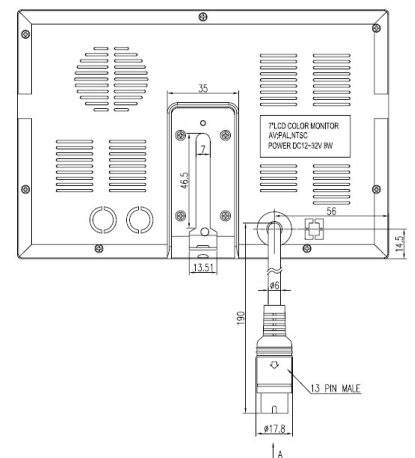

Wireless 7" Digital Monitor + Recorder 7MRW

Features

- 7" Digital Wireless Vehicle Monitor.
- Built - in Video Recorder supports Micro SD Card.
- Cameras Auto Paining
- Wireless Transmission Range Up to 300m (984ft)
- Records two channels simultaneously.
- Dual Screen Mode, Single Screen Mode, Auto display mode loop switching.
- Users can have any combinations of channels in dual view display.
- 4 channel single view trigger display and 1 channel split view trigger display.
- Auto Channels Scanning, 5 - 45s adjustable, Individually set to scan on or off.
- Auto Screen Brightness, Easy to Install
- Operates from 10—32V

Specification	CSP-W411
Image Sensor	1/4" CMOS Image Sensor
Resolution	720P (Pixels 1280 x 720) PAL 25fps NTSC 30fps
Min. Illumination	0.1 Lux, Colour 0 Lux with LEDs On
Sensing Area	4.80mm x 3.73mm
TV System	PAL / NTSC
Microphone	No
S/N Ratio	More than 46.5dB
Video Output	1.0 vp-p 75Ohm
Horizontal Frequency	15.625 KHz / 15.734 KHz
Vertical Frequency	50 Hz / 60 Hz
Shutter Speed	1/60 (NTSC) 1/50 (PAL) ~1/100,000 sec
BLC. & AGC	Auto,
Gamma Consumption	0.45
White Balance	Auto
LED Lights	4 Smart LED's
Lens	2.1mm 110° Viewing Angle
Operation Frequency	2412-2467MHZ
Line of Sight Range	50m
Receiving Sensitivity	-89dBm, Transmission Power 20dBm
Video Output	8 bits YUV
Spread Spectrum	DSSS
Delay	200ms
RF Bit Rate	4Mbps
Power Source	DC10-32V
IP Rated	Weather proof to IP69K Rated
Lens	2.1mm Lens Angle 110°
Ant-Vibration	ISO 16750-3 (Max.5.9G)
Operating Temp	-20°C ~ 70°C RH95% Max

Dimensions

7MRW is a 7" High Definition Colour TFT-LCD Screen Single View Digital Wireless Monitor with Built-in Recorder Micro SD Card. It offers High Definition picture quality in a rugged slim housing supports 4 Channel at 720P Cameras, PAL/NTSC, DC 10-32V automatic power, and automatic dimmer function,