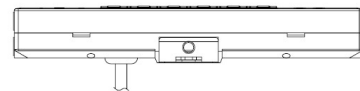

Wireless 7" Digital Monitor + Recorder 7MRW

Features

- 7" Digital Wireless Vehicle Monitor.
- Built - in Video Recorder supports Micro SD Card.
- Cameras Auto Paining
- Wireless Transmission Range Up to 300m (984ft)
- Records two channels simultaneously.
- Dual Screen Mode, Single Screen Mode, Auto display mode loop switching.
- Users can have any combinations of channels in dual view display.
- 4 channel single view trigger display and 1 channel split view trigger display.
- Auto Channels Scanning, 5 - 45s adjustable, Individually set to scan on or off.
- Auto Screen Brightness, Easy to Install
- Operates from 10—32V

Dimensions

7MRW is a 7" High Definition Colour TFT-LCD Screen Single View Digital Wireless Monitor with Built-in Recorder Micro SD Card. It offers High Definition picture quality in a rugged slim housing supports 4 Channel at 720P Cameras, PAL/NTSC, DC 10-32V automatic power, and automatic dimmer function,